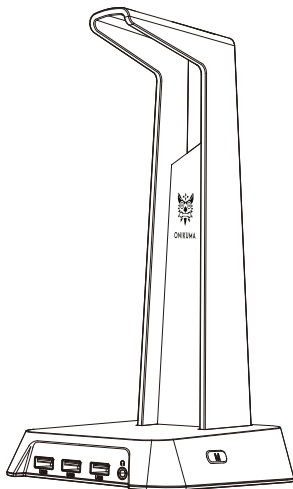

# User Manual

USB HUB HEADSET STAND