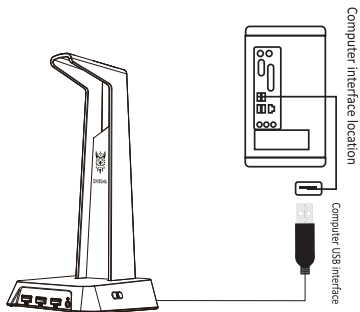

# Product Appearance

1. The newly designed Headset holder adopts colorful RGB lighting effects and a stylish design style. The height of the holder has also been increased, making it easier to hang and display the headset. The skidproof bottom design can effectively prevent rollover or displacement.

# Assembly Instructions

Assembly parts

Align the gap and press down as shown.

Hanging headset

Press the bottom to complete the assembly

1. Connect the power, the button and body parts are glowing.
2. Three modes, (RGB mixed light-7 colors-turn off the light), press the button to switch, the default mode is RGB mixed light.