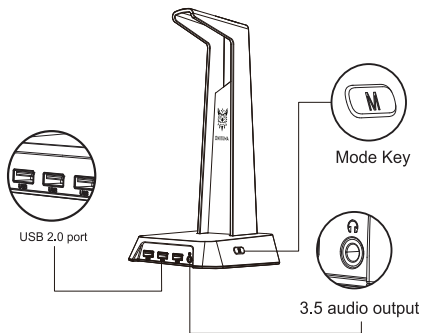

# User Manual

USB HUB HEADSET STAND

# Product Appearance

1. The newly designed Headset holder adopts colorful RGB lighting effects and a stylish design style. The height of the holder has also been increased, making it easier to hang and display the headset. The skidproof bottom design can effectively prevent rollover or displacement.